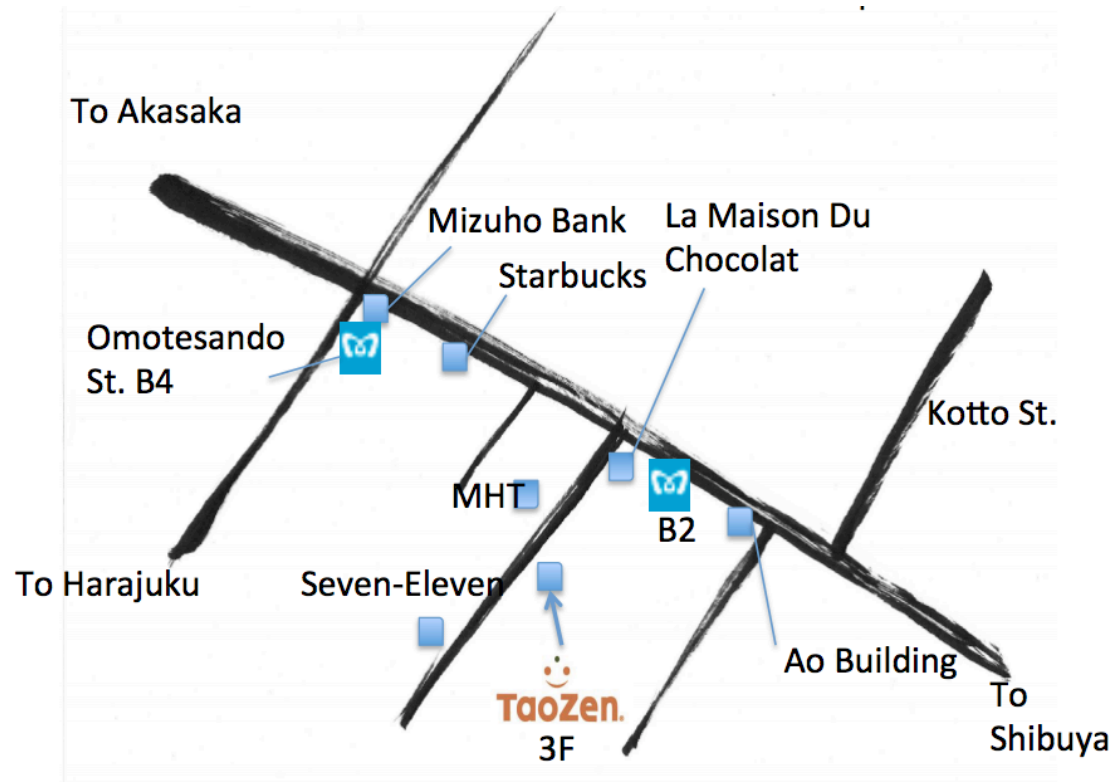

## Omotesando Studio Access Map

Address : Office Aoyama 3F 3-10-2 Kita-Aoyama, Minato-ku, Tokyo 〒107-0061

Email : [chineitsang@chineitsang.jp](mailto:chineitsang@chineitsang.jp)

Tel : 03-5464-7295

Walk 3mins. From Exit B2/ 5mins. From Exit B4 at Omotesando Station